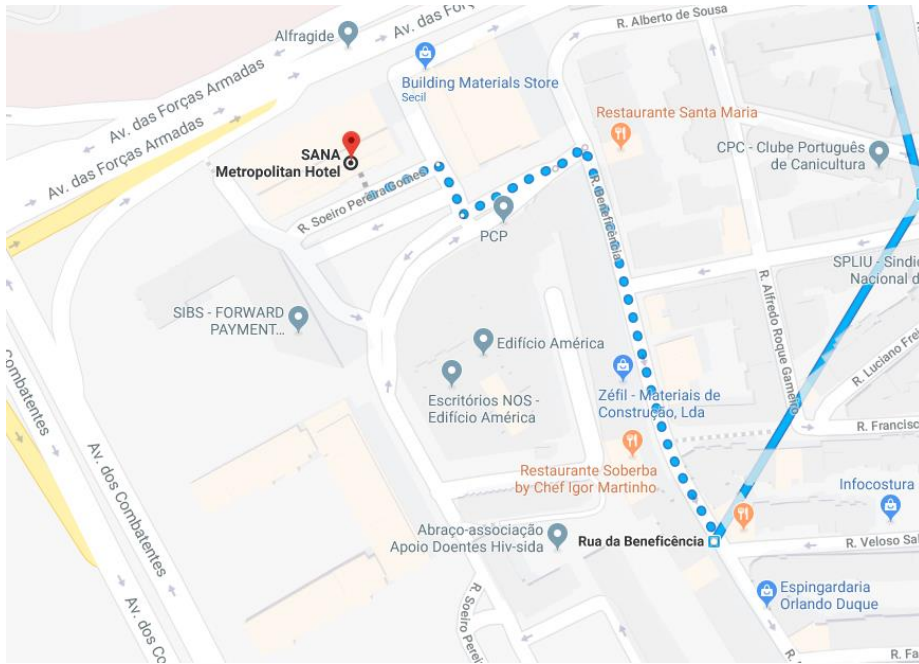

Map of the area

Contact

If you require any further information, please do not hesitate to contact:

- Soraya Barazin : soraya.barazin@ersnet.org