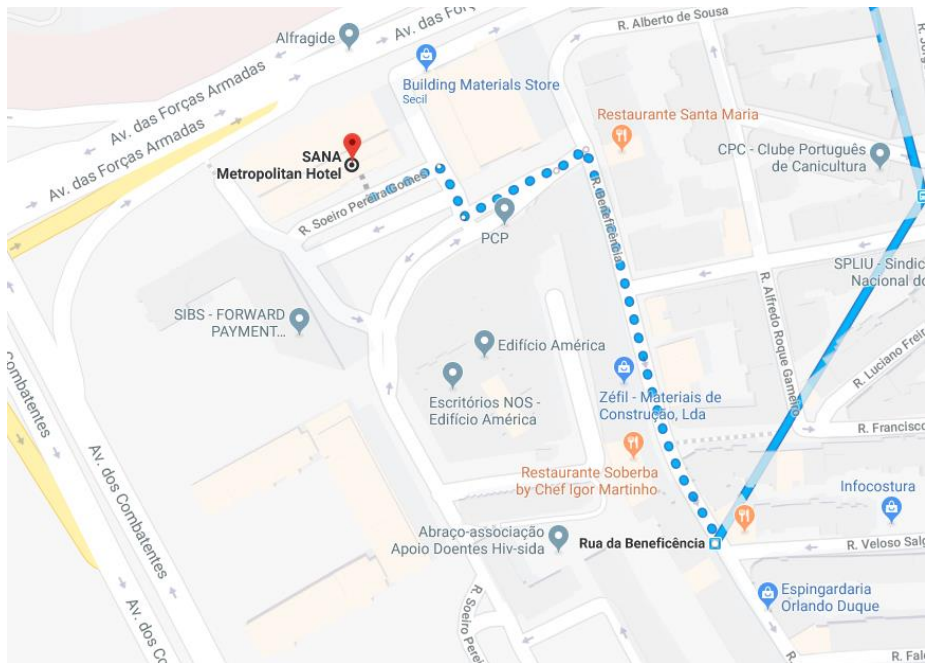

Map of the area

Contact

If you require any further information, please do not hesitate to contact:

- **Soraya Barazin** : soraya.barazin@ersnet.org