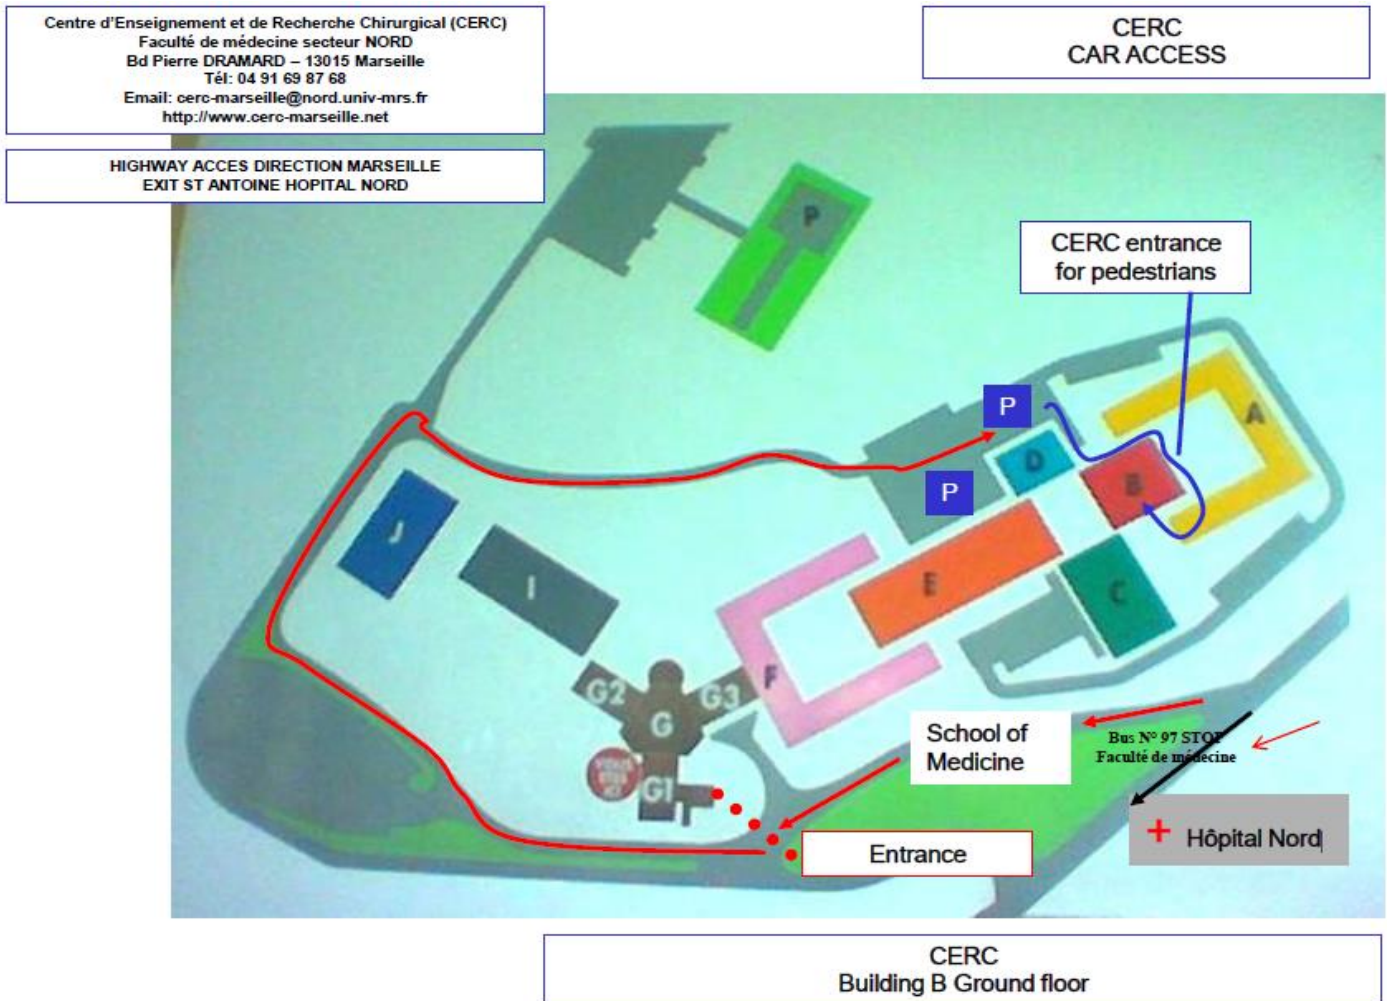

CERC venue map

Please use the following map to park or reach the CERC

Contact

If you require any further information, please do not hesitate to contact the **Education Team**

Email: education@ersnet.org