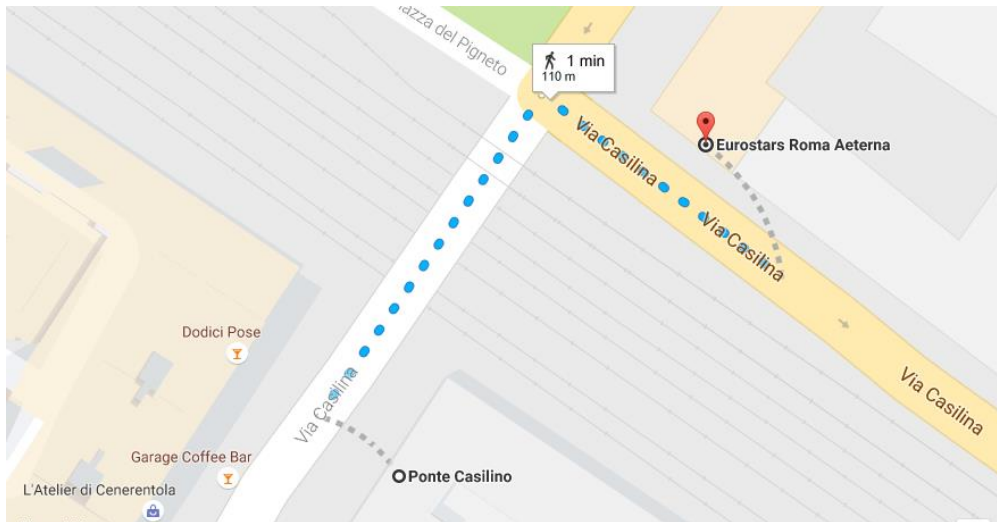

Travel details from Rome Leonardo da Vinci International Airport (FCO) to Eurostars Roma Aeterna Hotel

By train:

The Leonardo Express train serves the airport to Termini Station (city centre) in 32 minutes. The train leaves every half hour from 06:23 – 23:23. The ticket costs €14.00 for one way.

From Termini train station, take the bus number 105 towards Parco di Centocelle or bus number 5 towards Gerani located in front of the train station main entrance. Alight at **Ponte Casilino stop**, follow the map below to reach the hotel. The overall journey will take around 1 hour 15 minutes.